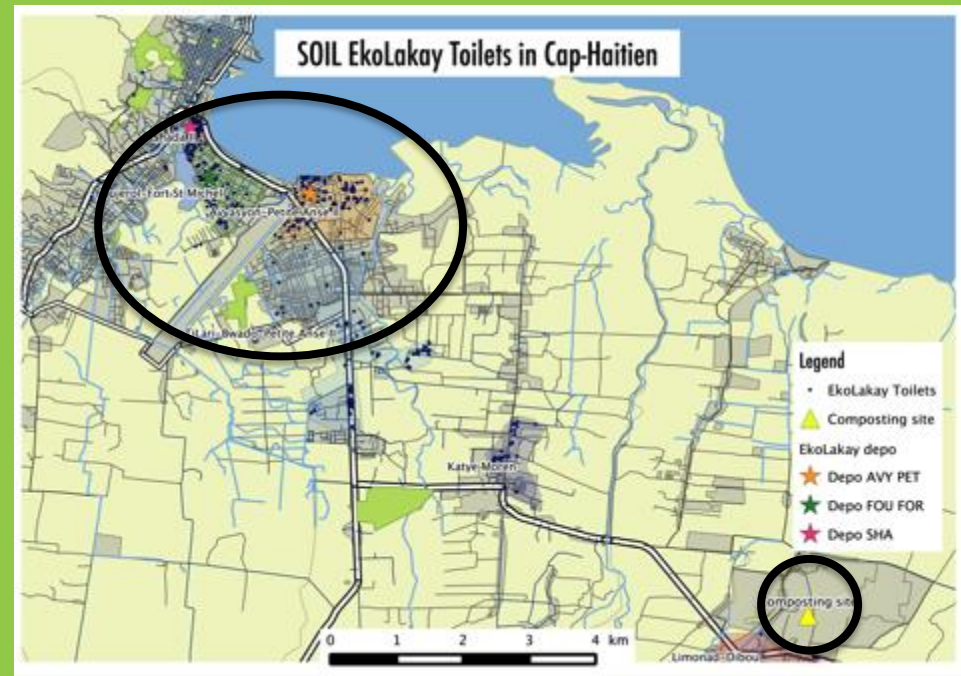

Biwo:

Pil:

Dat Anbalaj:

Pwodwi 100% Ayisyen

Current scale

Cap-Haitien

- Paid service started June 2013
- 888 clients

Port-au-Prince