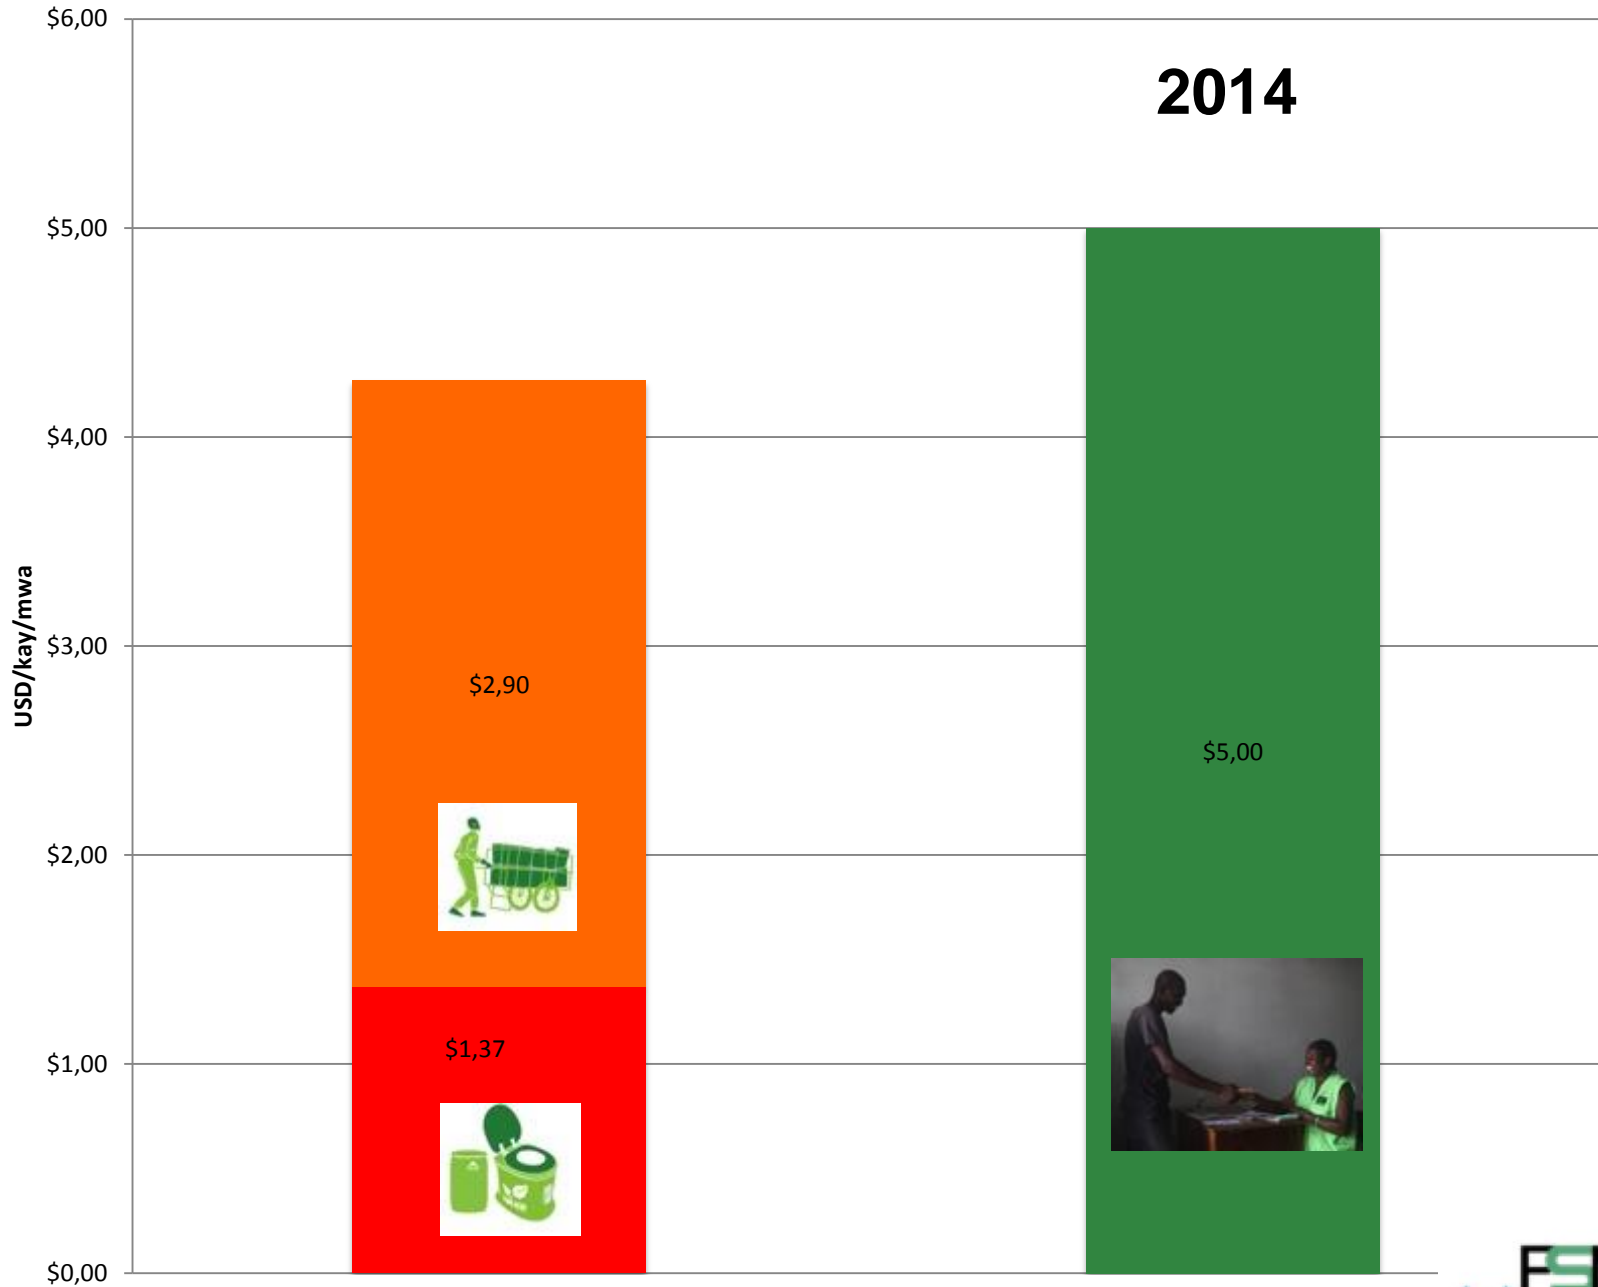

0 246 492 738 984 m

Costs per household per month

2017

2014

Private sector opportunity

TRANSFORMATION

CONTAINMENT

COLLECTION