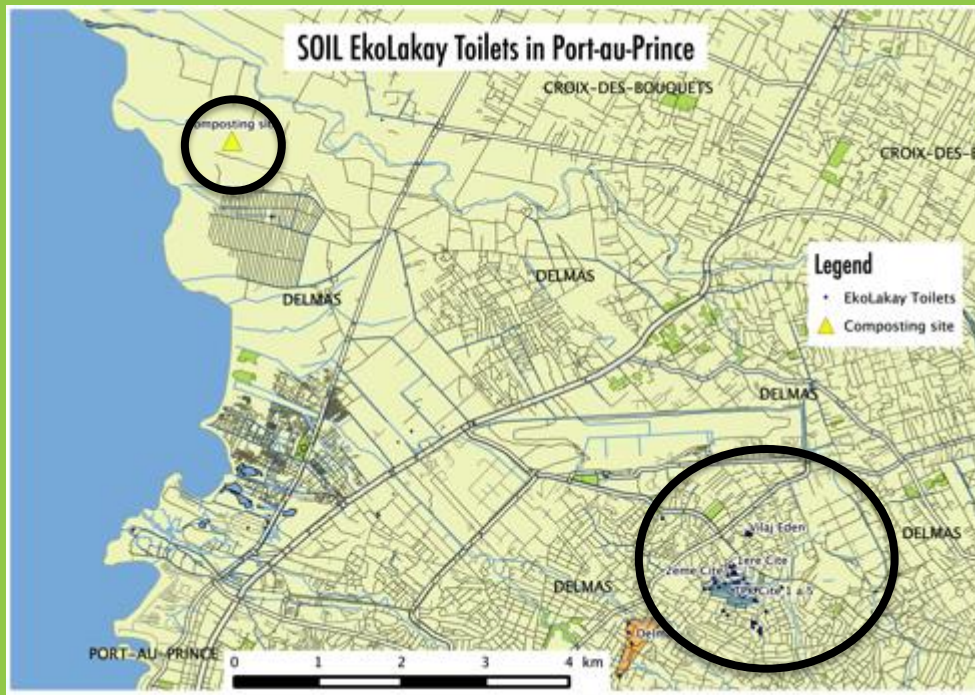

Biwo:

Pil:

Dat Anbalaj:

Pwodwi 100% Ayisyen

Current scale

Cap-Haitien

- Paid service started June 2013
- 888 clients

Port-au-Prince