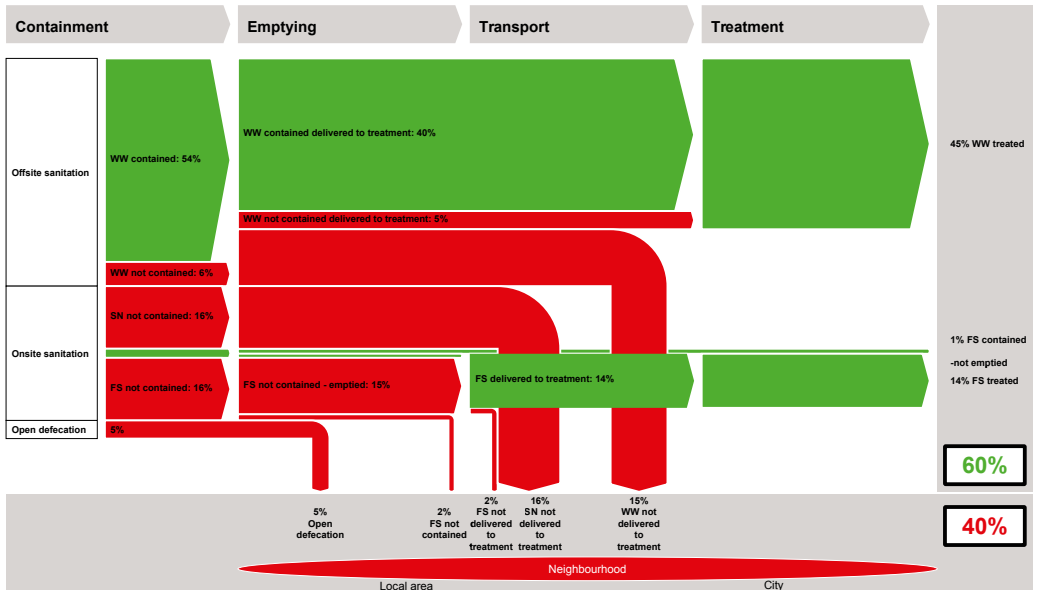

Do you know what Shit Flow Diagrams are?

A Shit Flow Diagram (SFD) is an easy-to-understand advocacy and decision-support tool that summarizes and presents what happens to excreta in urban areas in a concise report.

An SFD goes beyond this visual representation to also include an assessment of the delivery of sanitation services in the town or city and the record of data sources.

At the World Water Week, you will have the chance to learn from our experience.

Visit us at the SuSanA booth at the exhibition centre (n. 44).

Tiruchirappally, India
Date prepared: 26/09/2015
Version: Final